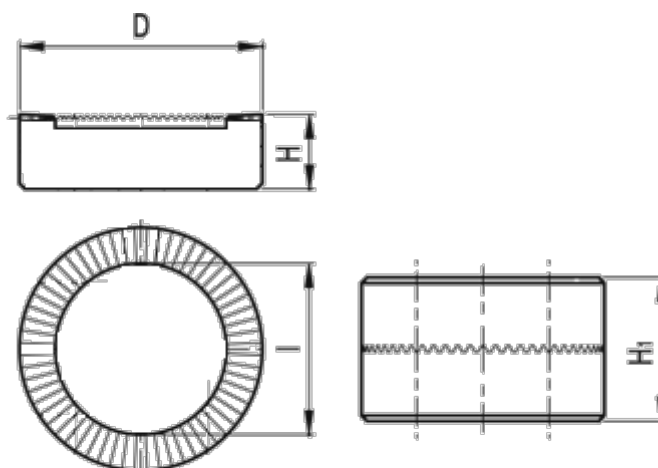

Article number: 2065753710

Description: E+G Serrated locking plate
GN 187.4-40-48-E-NI

Measures

D	= 40
H +/-0.9	= 11.5
H1	= 23
I	= 30.0
Number of teeth	= 48